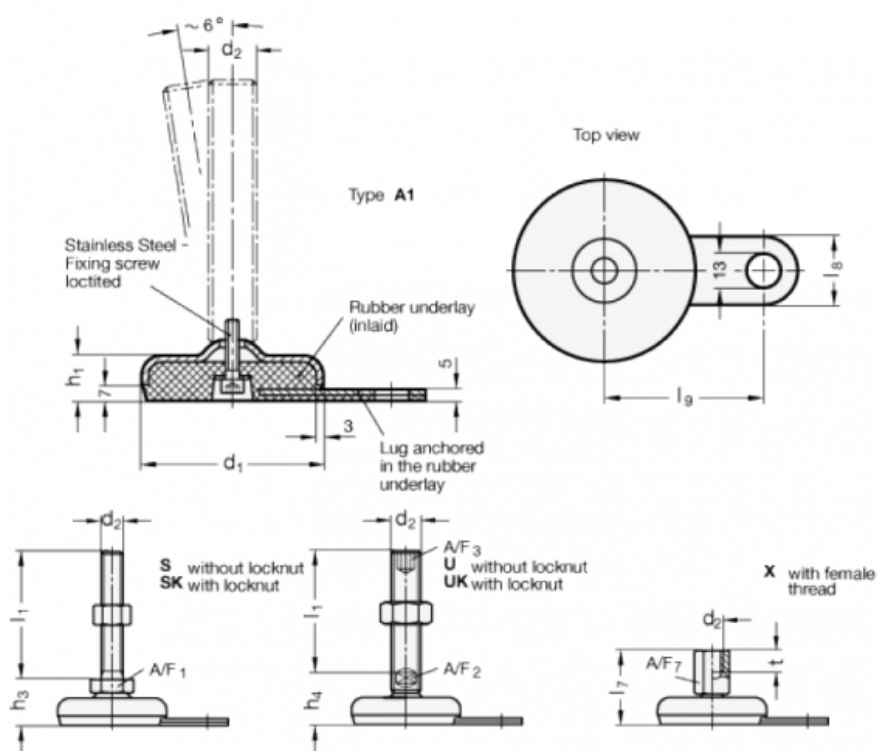

Article number: 2032100M1280A1SK

Description: E+G levelling foot
GN 32-100-M12-80-A1-SK

Note: SK With nut, External hexagon at the bottom

Measures

| | |
|------|-------|
| A/F1 | = 17 |
| d1 | = 100 |
| d2 | = M12 |
| h1 | = 21 |
| h3 | = 29 |
| l1 | = 80 |
| l8 | = 30 |
| l9 | = 80 |